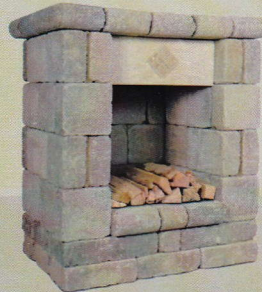

Sentinel 100 Mailbox

PART NO. MBX-100
DIM. 2'W x 2'D x 5'2"H

Gathering Grill

PART NO. FPS-200
DIM. 3'3"W x 2'8"D x 1'7"H

Cantina Bar 100

PART NO. BAR-100
DIM. (with bar top) 7'8"W x 3'6"D x 3'11"H
DIM. (without bar top) 6'8"W x 2'8"D x 3'8"H

Retreat Garden Bench

PART NO. BCH-100
DIM. 6'8"W x 2'D x 2'4"H

Serenity 200 Fireplace

PART NO. FPL-200
DIM. 5'W x 4'D x 8'9"H

Serenity 150 Fireplace

PART NO. FPL-150
DIM. 4'W x 4'4"D x 9'7"H

Stacker Wood Box

PART NO. WBX-200
DIM. 3'W x 2'D x 3'6"H

Serenity 100 Fireplace

PART NO. FPL-100
DIM. 4'W x 3'4"D x 7'H