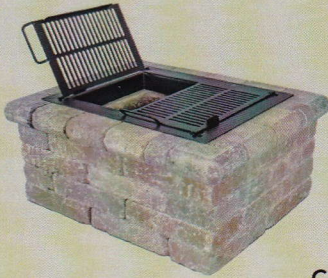

NAUTRAL OUTDOOR LIVING PRODUCTS

Entertainer Round Fire Pit

PART NO. FPR-100
DIM. 3'3"W x 2'8"D x 1'7"H

Gathering Square Fire Pit

PART NO. FPS-100
DIM. 3'4"W x 3'4"D x 2'6"H

Paladin Garden Column

PART NO. COL-100
DIM. 2'W x 2'D x 4'H

Sentinel 100 Mailbox

PART NO. MBX-100
DIM. 2'W x 2'D x 5'2"H

Gathering Grill

PART NO. FPS-200
DIM. 3'3"W x 2'8"D x 1'7"H

Cantina Bar 100

PART NO. BAR-100
DIM. (with bar top) 7'8"W x 3'6"D x 3'11"H
DIM. (without bar top) 6'8"W x 2'8"D x 3'8"H

Retreat Garden Bench

PART NO. BCH-100
DIM. 6'8"W x 2'D x 2'4"H

Serenity 200 Fireplace

PART NO. FPL-200
DIM. 5'W x 4'D x 8'9"H

Serenity 150 Fireplace

PART NO. FPL-150
DIM. 4'W x 4'4"D x 9'7"H

Stacker Wood Box